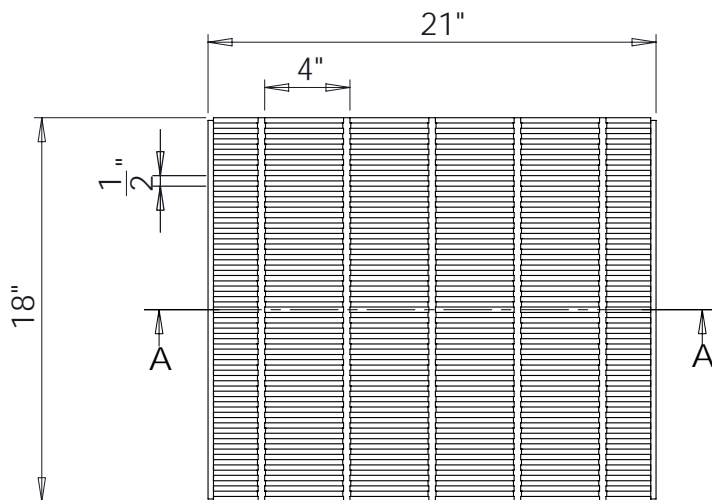

South Bay Foundry

WWW.SOUTHBAYFOUNDRY.COM

PHONE: (619) 956-2780 FAX: (619) 956-2788

E1162G

18x18 HH GRATE

GENERAL INFORMATION

*MATERIAL: STEEL ASTM A36
*FINISH: HOT DIP GALVANIZED ASTM A123

APPROVED