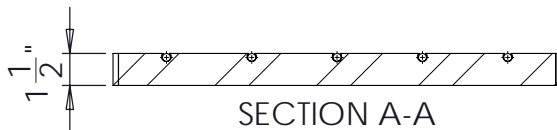

South Bay Foundry

WWW.SOUTHBAYFOUNDRY.COM

PHONE: (619) 956-2780 FAX: (619) 956-2788

E1162G

18x18 HH GRATE

GENERAL INFORMATION

*MATERIAL: STEEL ASTM A36
*FINISH: HOT DIP GALVANIZED ASTM A123

APPROVED